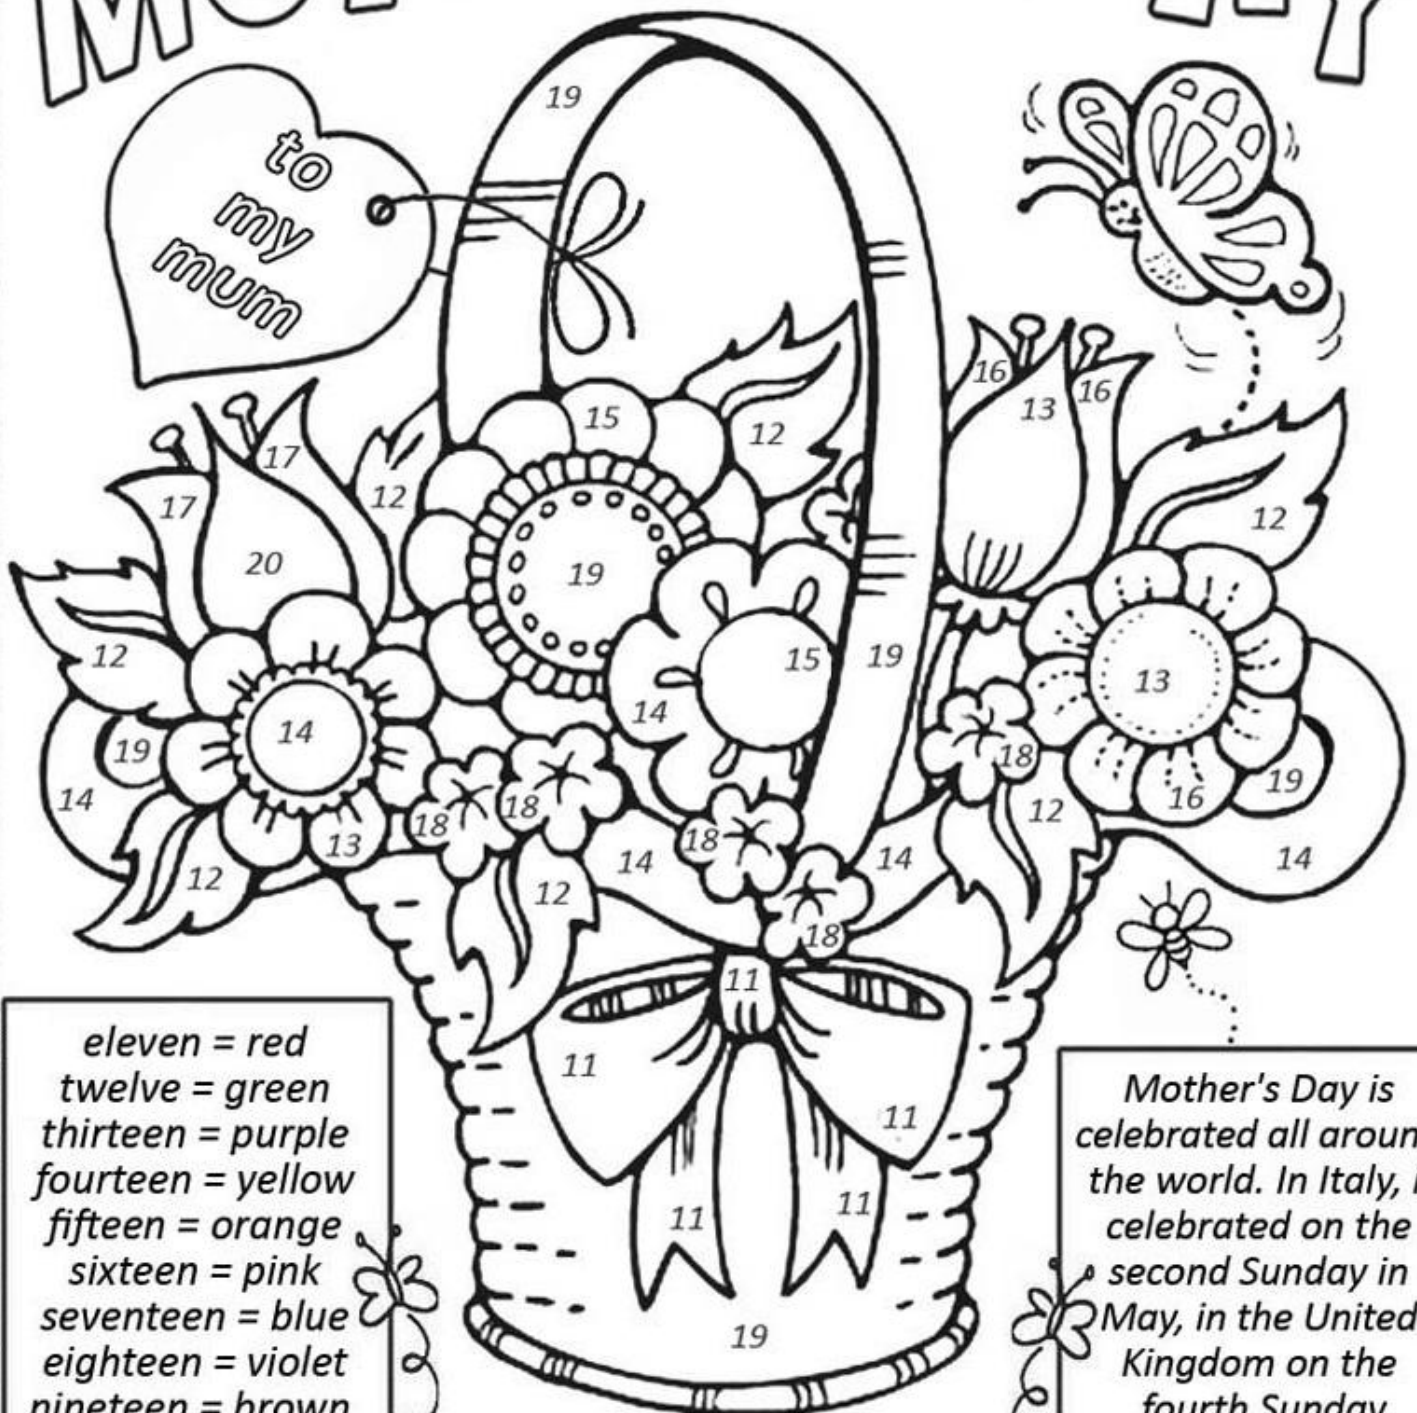

Special flowers to...
a special person!

Colour
the picture
following
the indications
that are below.

Colour
the remainder
of picture
as you want.

HAPPY MOTHER'S DAY

eleven = red
twelve = green
thirteen = purple
fourteen = yellow
fifteen = orange
sixteen = pink
seventeen = blue
eighteen = violet
nineteen = brown
twenty = light blue

Mother's Day is
celebrated all around
the world. In Italy, is
celebrated on the
second Sunday in
May, in the United
Kingdom on the
fourth Sunday
of Lent.